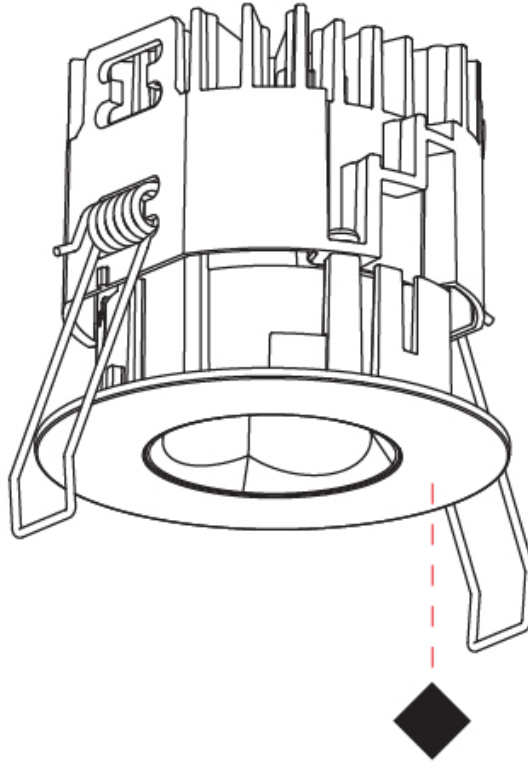

OIKO PRO ROUND FIXED RECESSED

A35866-

PROJECT

TYPE

SPECIFIER

QUANTITY

DATE

A