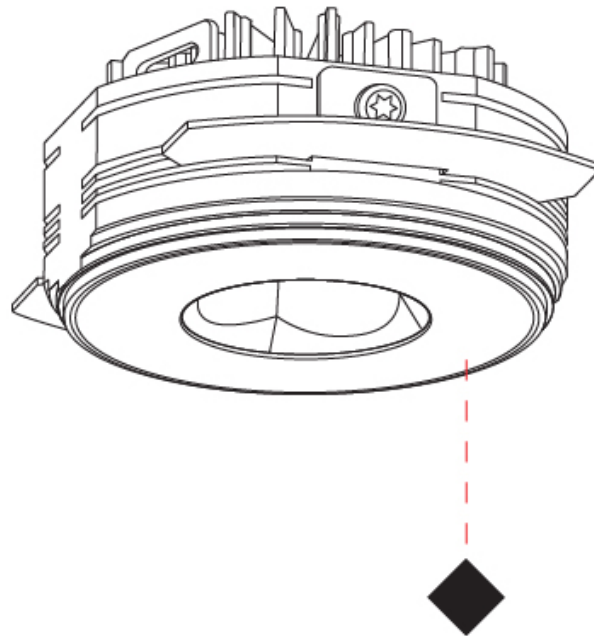

OIKO PRO ROUND FIXED TRIMLESS

A35880-

PROJECT

TYPE

SPECIFIER

QUANTITY

DATE